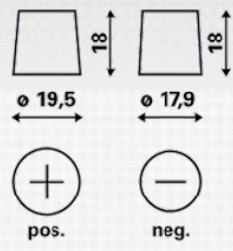

TECHNICAL INFORMATION

Voltage [V]:	12	Base Hold-down:	B13
Battery Capacity [Ah]:	60	Layout:	0
Cold Cranking Amps (CCA), EN [A]:	540	Terminal Types:	1
Length [mm]:	242	Case Size:	H5/LN2
Width [mm]:	175	Weight filled (kg):	15,00
Height [mm]:	190		

DRAWINGS

B13

0

1

www.varta.de